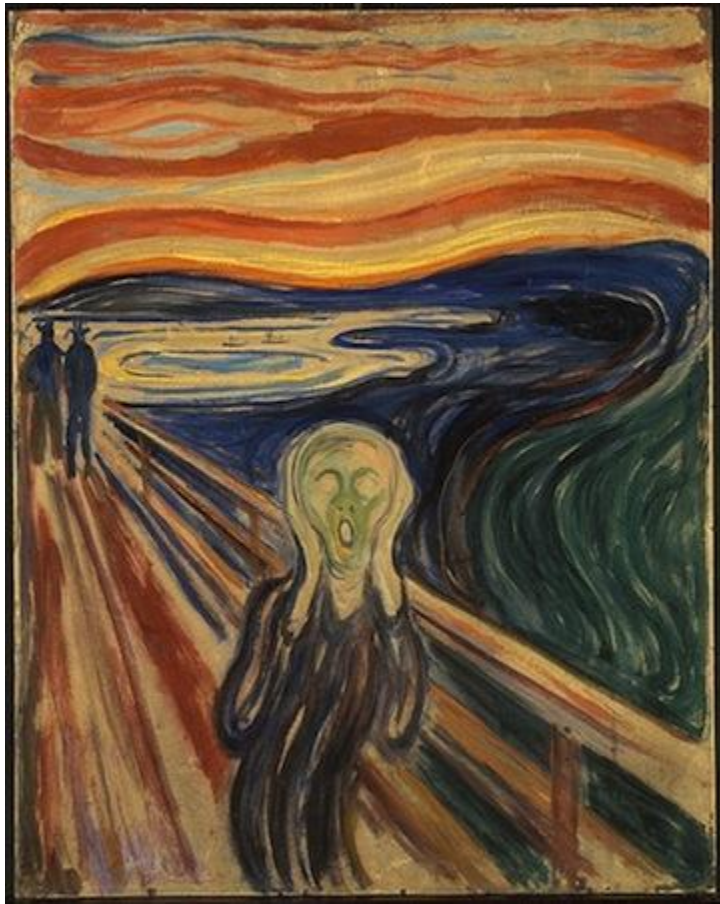


Elements Of Art!!!!

CULTURALLY

What is line?

-A mark with length and direction

Time Traveler Wall Art by Erin Ashley

Value

Value is the lightness and darkness of color

Color

The light reflecting off an object

Sunset Over the Village by Elise Palmigiani

Space

The area around, above or inside an object.

Black hole by Pacoshabe

Form

Has length, width, and depth

Texture

How something feels or appears to feel.

Edvard Munch, *The Scream*

Fish № 1 Sculpture, *Taras Levko*