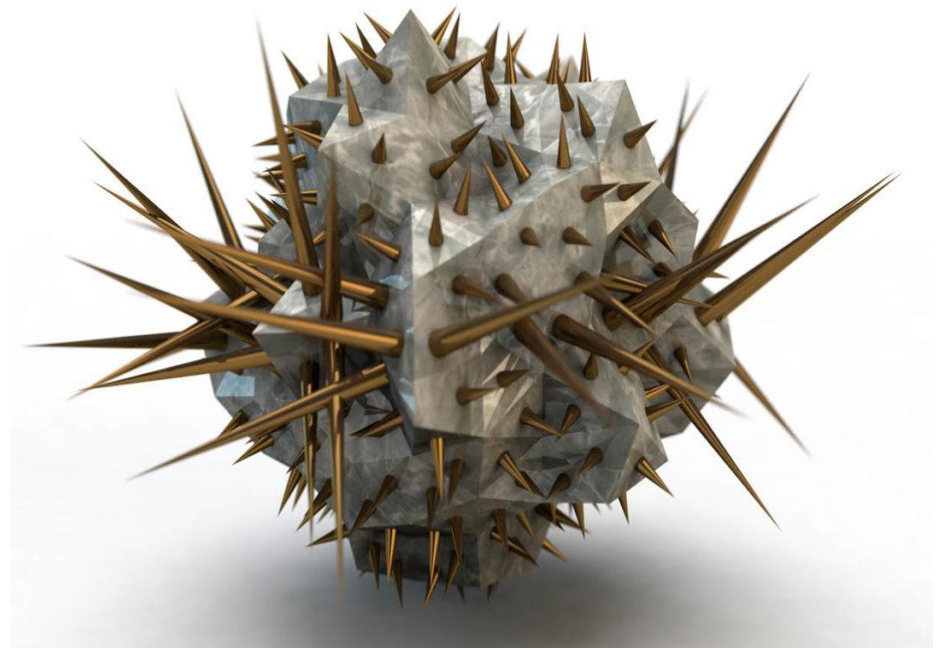


Elements Of Art!!!!

CULTURALLY

What is line?

-A mark with length and direction

Time Traveler Wall Art by Erin Ashley

Value

Value is the lightness and darkness of color

Color

The light reflecting off an object

Sunset Over the Village by Elise Palmigiani

Space

The area around, above or inside an object.

Black hole by Pacoshabe

Form

Has length, width, and depth

Texture

How something feels or appears to feel.

Edvard Munch, *The Scream*

Fish № 1 Sculpture, *Taras Levko*