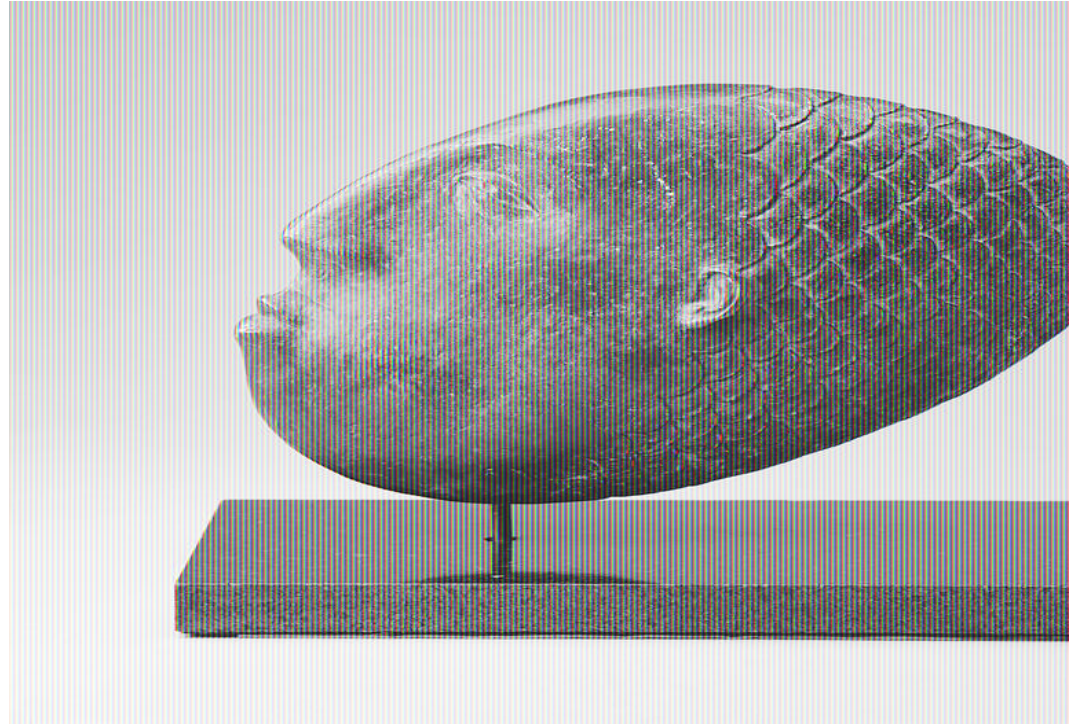


Elements Of Art!!!!

CULTURALLY

What is line?

-A mark with length and direction

Time Traveler Wall Art by Erin Ashley

Value

Value is the lightness and darkness of color

Color

The light reflecting off an object

Sunset Over the Village by Elise Palmigiani

Space

The area around, above or inside an object.

Black hole by Pacoshabe

Form

Has length, width, and depth

Texture

How something feels or appears to feel.

Edvard Munch, *The Scream*

Fish № 1 Sculpture, *Taras Levko*